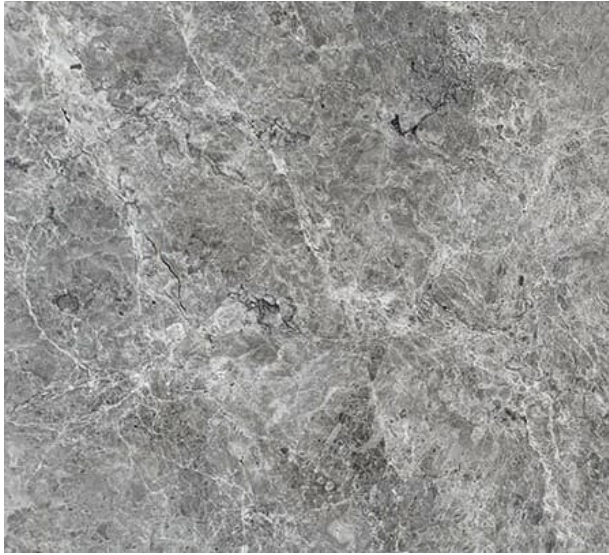

# Calacatta Gold 120x280

REF: 0000001

TILE SIZE (CM)

120x280

LOOK

Marble

COLOR

Beige

SURFACE

Glossy

# Sahara Sand 120x280

REF: 0000007

SURFACE	Matt
COLOR	Grey
LOOK	Rustic
TILE SIZE (CM)	120x280

# Onice White 120x280

REF: 0000004

LOOK	Cement
COLOR	Beige
SURFACE	Glossy
TILE SIZE (CM)	120x280

**kerafrit**