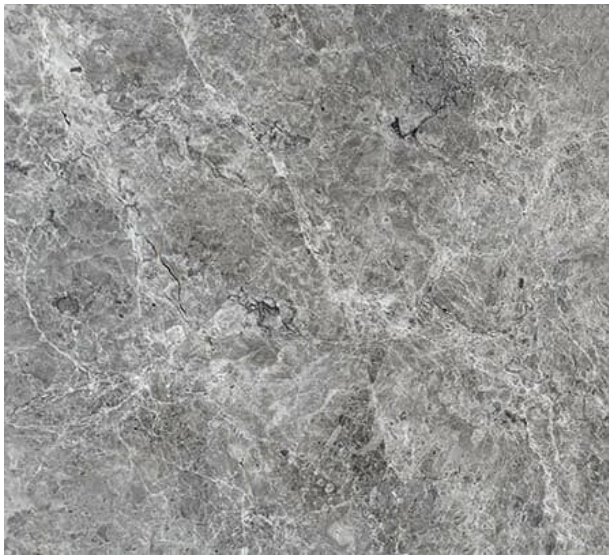

# Calacatta Gold 120x280

REF: 0000001

TILE SIZE (CM)

120x280

LOOK

Marble

COLOR

Beige

SURFACE

Glossy

# Sahara Sand 120x280

REF: 0000007

SURFACE	Matt
COLOR	Grey
LOOK	Rustic
TILE SIZE (CM)	120x280

# Onice White 120x280

REF: 0000004

LOOK	Cement
COLOR	Beige
SURFACE	Glossy
TILE SIZE (CM)	120x280

**kerafrit**