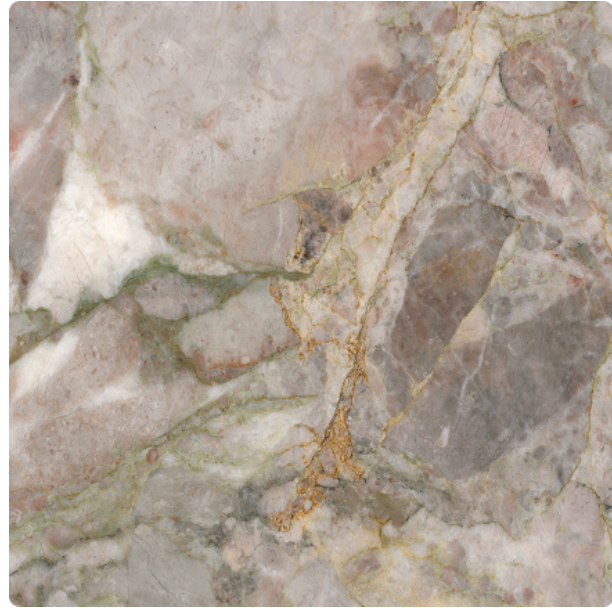

Essence 120x280

REF: 0000000

LOOK	Marble
COLOR	Beige
SURFACE	Glossy
TILE SIZE (CM)	120x280

Nero Marquina 120x280

REF: 0000008

LOOK	Rustic
COLOR	Grey
SURFACE	Glossy
TILE SIZE (CM)	120x280

Onice White 120x280

REF: 0000004

LOOK	Cement
COLOR	Beige
SURFACE	Glossy
TILE SIZE (CM)	120x280

kerafrit

Basalt Grey 120x280

REF: 0000002

LOOK

Cement

COLOR

Grey

SURFACE

Glossy

TILE SIZE (CM)

120x280

Travertino Light 120x280

REF: 0000003

LOOK	Marble
COLOR	Grey
SURFACE	Glossy
TILE SIZE (CM)	120x280

Statuario Lux 120x280

REF: 0000005

LOOK	Cement
COLOR	Grey
SURFACE	Glossy
TILE SIZE (CM)	120x280