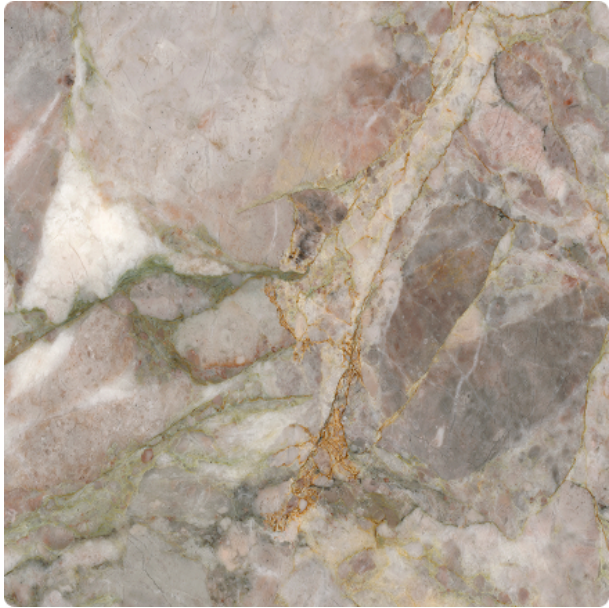

Momentum

05/08/2025

kerafrit

Momentum

Urban energy and contemporary avant-garde

Momentum draws inspiration from the energy of the city, its frenetic pace, and the vitality that characterizes the modern world. With finishes that evoke cement and stone, this collection is designed for architectural projects seeking the ultimate in avant-garde design. Each piece becomes a celebration of dynamism and modernity, perfect for those looking to imbue their spaces with character.

Essence 120x280

REF: 0000000

LOOK	Marble
COLOR	Beige
SURFACE	Glossy
TILE SIZE (CM)	120x280

Nero Marquina 120x280

REF: 0000008

LOOK	Rustic
COLOR	Grey
SURFACE	Glossy
TILE SIZE (CM)	120x280

Onice White 120x280

REF: 0000004

LOOK	Cement
COLOR	Beige
SURFACE	Glossy
TILE SIZE (CM)	120x280

kerafrit

Basalt Grey 120x280

REF: 0000002

LOOK

Cement

COLOR

Statuario Lux 120x280

REF: 0000005

LOOK	Cement
COLOR	Grey
SURFACE	Glossy
TILE SIZE (CM)	120x280