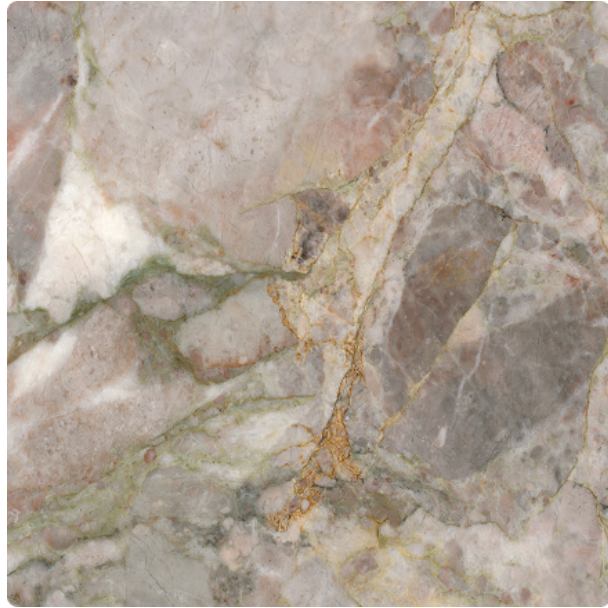

Essence 120x280

REF: 0000000

LOOK	Marble
COLOR	Beige
SURFACE	Glossy
TILE SIZE (CM)	120x280

Nero Marquina 120x280

REF: 0000008

LOOK	Rustic
COLOR	Grey
SURFACE	Glossy
TILE SIZE (CM)	120x280

Onice White 120x280

REF: 0000004

LOOK	Cement
COLOR	Beige
SURFACE	Glossy
TILE SIZE (CM)	120x280

kerafrit

Basalt Grey 120x280

REF: 0000002

LOOK

Cement

COLOR

Grey

SURFACE

Glossy

TILE SIZE (CM)

120x280

Travertino Light 120x280

REF: 0000003

LOOK	Marble
COLOR	Grey
SURFACE	Glossy
TILE SIZE (CM)	120x280

Statuario Lux 120x280

REF: 0000005

LOOK	Cement
COLOR	Grey
SURFACE	Glossy
TILE SIZE (CM)	120x280