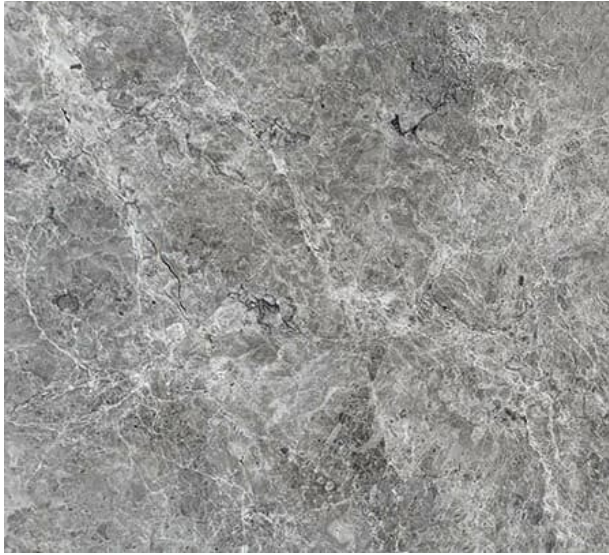

Horizon

05/08/2025

kerafrit

Horizon

Natural serenity and luminous spaces

The Horizon collection reflects the serenity of natural landscapes, like the softness of the sand and the clarity of the sky. Designed for those seeking to create open, luminous, and peaceful spaces, Horizon transforms any room into a tranquil haven. Each design invites relaxation, inspiring a sense of freedom and spaciousness in every corner.

Sahara Sand 120x280

REF: 0000007

SURFACE	Matt
COLOR	Grey
LOOK	Rustic
TILE SIZE (CM)	120x280

Essence 120x280

REF: 0000000

LOOK	Marble
COLOR	Beige
SURFACE	Glossy
TILE SIZE (CM)	120x280

kerafrit

Nero Marquina 120x280

REF: 0000008

LOOK	Rustic
COLOR	Grey
SURFACE	Glossy
TILE SIZE (CM)	120x280

Travertino Light 120x280

REF: 0000003

LOOK	Marble
COLOR	Grey
SURFACE	Glossy
TILE SIZE (CM)	120x280