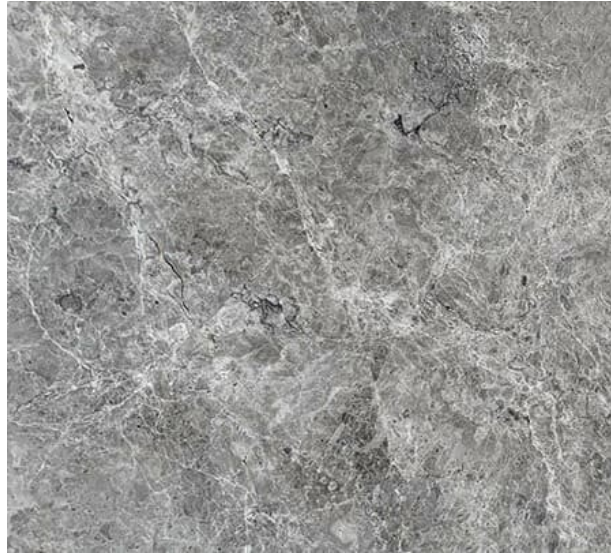

Horizon

05/08/2025

kerafrit

Horizon

Natural serenity and luminous spaces

The Horizon collection reflects the serenity of natural landscapes, like the softness of the sand and the clarity of the sky. Designed for those seeking to create open, luminous, and peaceful spaces, Horizon transforms any room into a tranquil haven. Each design invites relaxation, inspiring a sense of freedom and spaciousness in every corner.

Sahara Sand 120x280

REF: 0000007

SURFACE	Matt
COLOR	Grey
LOOK	Rustic
TILE SIZE (CM)	120x280

Essence 120x280

REF: 0000000

LOOK	Marble
COLOR	Beige
SURFACE	Glossy
TILE SIZE (CM)	120x280

kerafrit

Nero Marquina 120x280

REF: 0000008

LOOK	Rustic
COLOR	Grey
SURFACE	Glossy
TILE SIZE (CM)	120x280

Travertino Light 120x280

REF: 0000003

LOOK	Marble
COLOR	Grey
SURFACE	Glossy
TILE SIZE (CM)	120x280