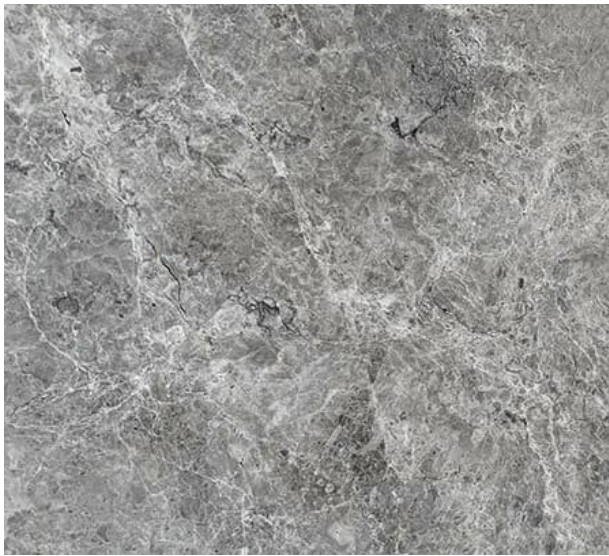

Horizon

05/08/2025

kerafrit

Horizon

Natural serenity and luminous spaces

The Horizon collection reflects the serenity of natural landscapes, like the softness of the sand and the clarity of the sky. Designed for those seeking to create open, luminous, and peaceful spaces, Horizon transforms any room into a tranquil haven. Each design invites relaxation, inspiring a sense of freedom and spaciousness in every corner.

Sahara Sand 120x280

REF: 0000007

SURFACE	Matt
COLOR	Grey
LOOK	Rustic
TILE SIZE (CM)	120x280

Essence 120x280

REF: 0000000

LOOK	Marble
COLOR	Beige
SURFACE	Glossy
TILE SIZE (CM)	120x280

kerafrit

Nero Marquina 120x280

REF: 0000008

LOOK	Rustic
COLOR	Grey
SURFACE	Glossy
TILE SIZE (CM)	120x280

Travertino Light 120x280

REF: 0000003

LOOK	Marble
COLOR	Grey
SURFACE	Glossy
TILE SIZE (CM)	120x280