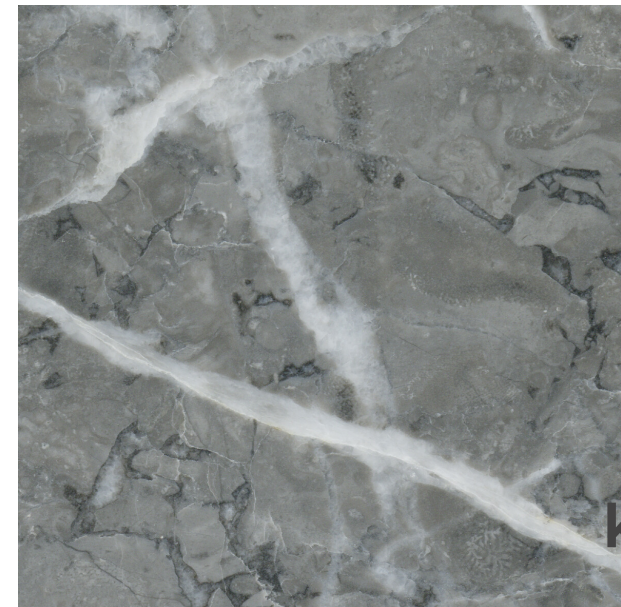

ALNUT

Kerajinan

ALNUT

REF: MN.7439 KA

SURFACE	Matt
SURFACE	Glossy
SURFACE	Satin
LOOK	Stone
LOOK	Marble
COLOR	Grey
TILE SIZE (CM)	100x100
FULL GRAPHIC SIZE (CM)	105x516

kerafrit