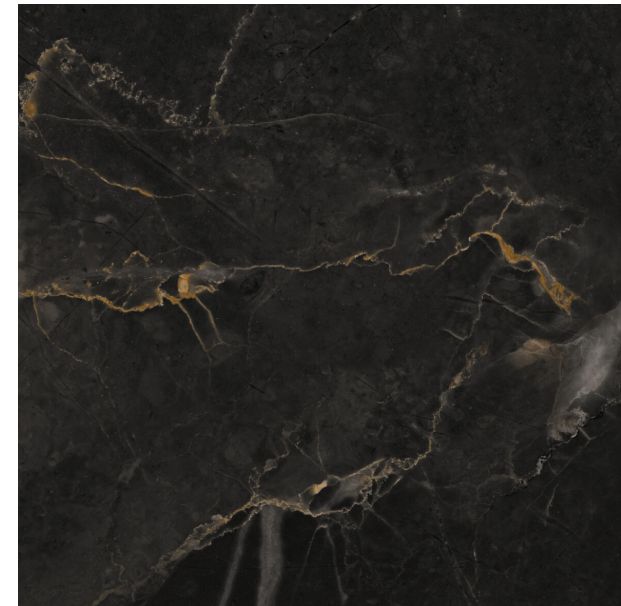

NOTTURNO

Kerafir.it

NOTTURNO

REF: MN.7442 KA

SURFACE Glossy

LOOK Marble

COLOR Black

TILE SIZE (CM) 100x200

FULL GRAPHIC SIZE (CM) 360x270

kerafrit

CARAS: 360x270