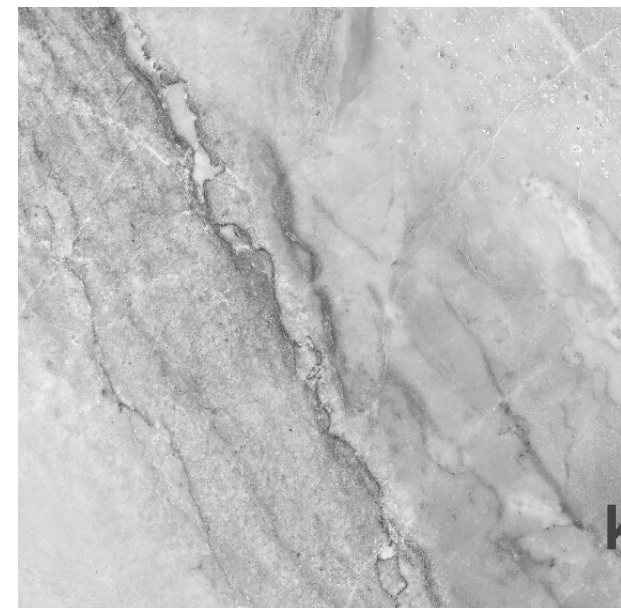

# NADARA

REF: MD.7445 KA

SURFACE	Matt
SURFACE	Glossy
SURFACE	Satin
LOOK	Marble
LOOK	Stone
COLOR	Grey
TILE SIZE (CM)	100x300
FULL GRAPHIC SIZE (CM)	400x300

**kerafrit**

CARAS: 400x300