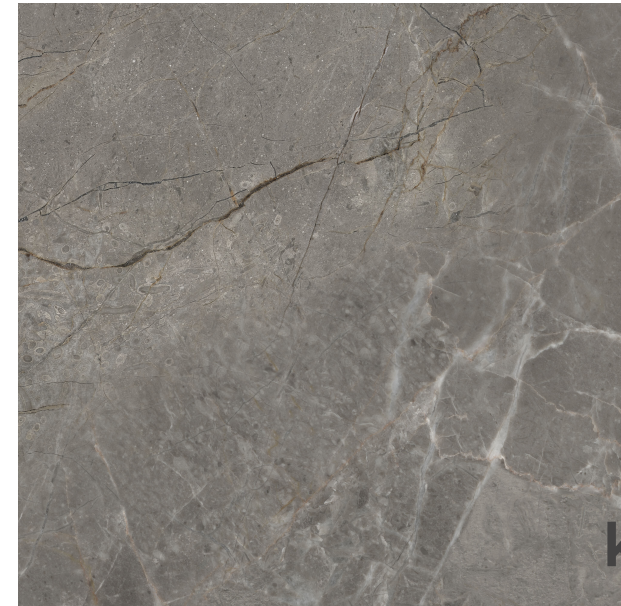

# OLYRA

REF: MN.7446 KA

SURFACE Matt

---

LOOK Stone

---

COLOR Grey

---

TILE SIZE (CM) 100x200

---

FULL GRAPHIC SIZE (CM) 400x300

---

SURFACE Satin

---

COLOR Brown

---

**kerafrit**

CARAS: 400x300