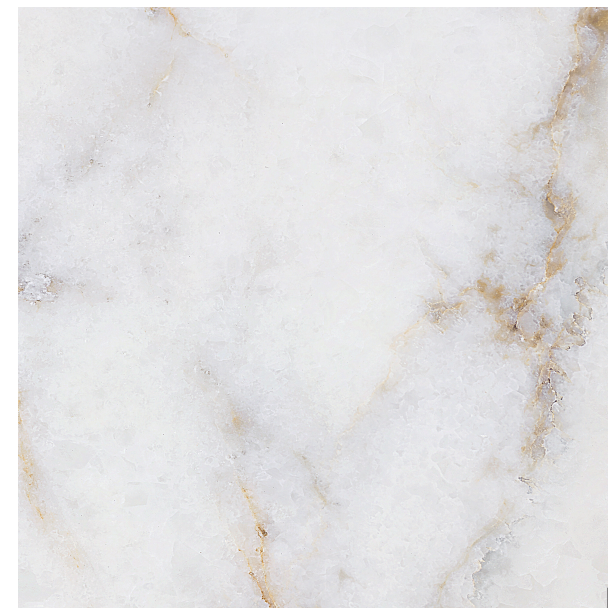

KRESSA

REF: MN.7450 KA

SURFACE	Satin
SURFACE	Glossy
LOOK	Marble
COLOR	White
TILE SIZE (CM)	120x120
FULL GRAPHIC SIZE (CM)	360X240

kerafrit

CARAS: 360X240

kerafrit