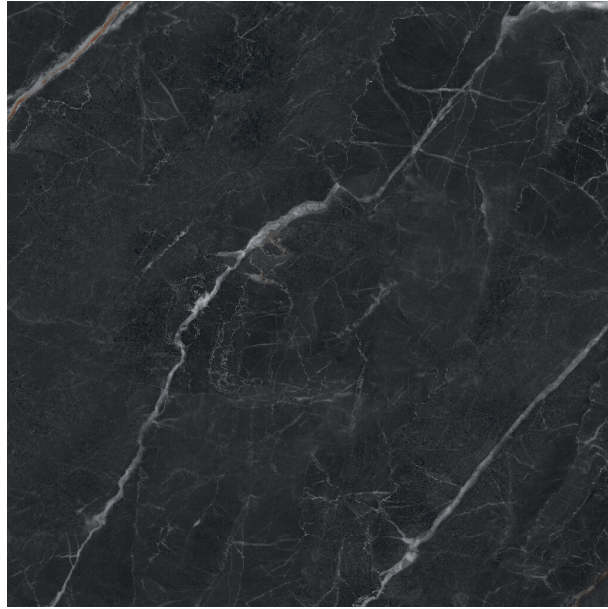

NOLESSA

Kerajinan

NOLESSA

REF: MN.7468 KA

SURFACE	Satin
SURFACE	Glossy
LOOK	Marble
COLOR	Black
TILE SIZE (CM)	100x100
FULL GRAPHIC SIZE (CM)	400x200

kerafrit

CARAS: 400x200

kerafrit