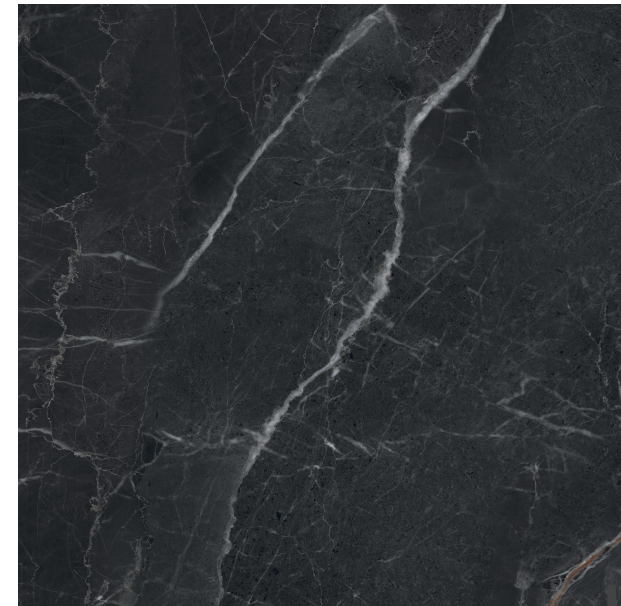

NOLESSA

Kerajinan

NOLESSA

REF: MN.7468 KA

SURFACE	Satin
SURFACE	Glossy
LOOK	Marble
COLOR	Black
TILE SIZE (CM)	100x100
FULL GRAPHIC SIZE (CM)	400x200

kerafrit

CARAS: 400x200

kerafrit