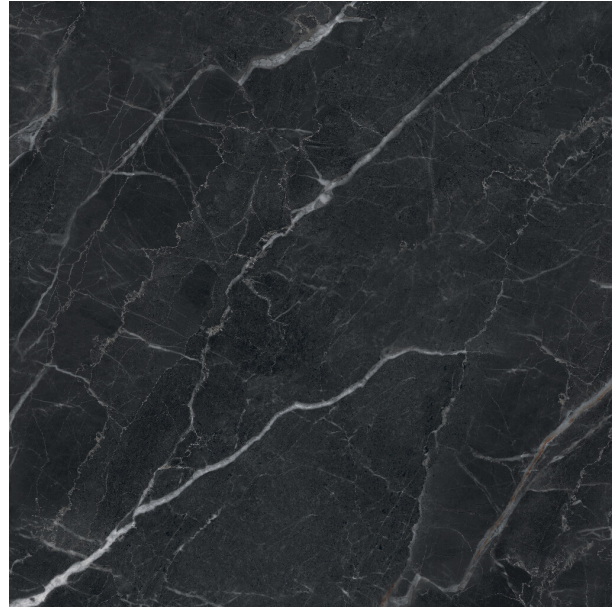

NOLESSA

Kerajinan

NOLESSA

REF: MN.7468 KA

SURFACE	Satin
SURFACE	Glossy
LOOK	Marble
COLOR	Black
TILE SIZE (CM)	100x100
FULL GRAPHIC SIZE (CM)	400x200

kerafrit

CARAS: 400x200

kerafrit