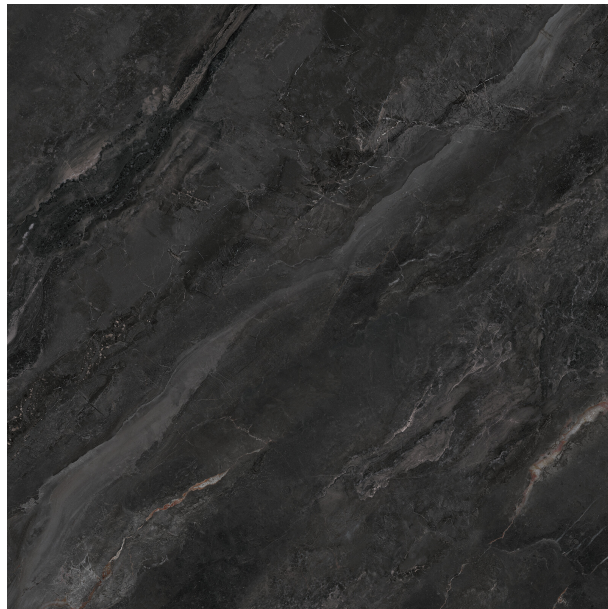

AZABIA

Kerafirrit

AZABIA

REF: MN.7470 KA

SURFACE	Glossy
SURFACE	Satin
LOOK	Marble
COLOR	Black
TILE SIZE (CM)	100x100
FULL GRAPHIC SIZE (CM)	300x200

kerafrit

CARAS: 300x200

kerafrit