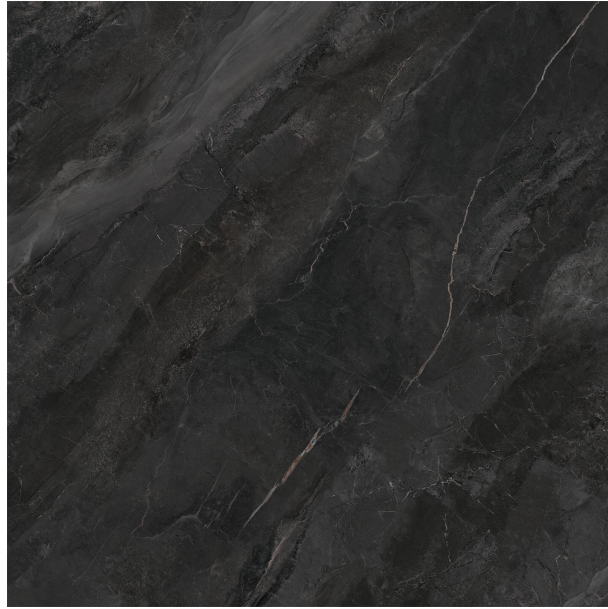

AZABIA

Kerafirrit

AZABIA

REF: MN.7470 KA

SURFACE	Glossy
SURFACE	Satin
LOOK	Marble
COLOR	Black
TILE SIZE (CM)	100x100
FULL GRAPHIC SIZE (CM)	300x200

kerafrit

CARAS: 300x200

kerafrit