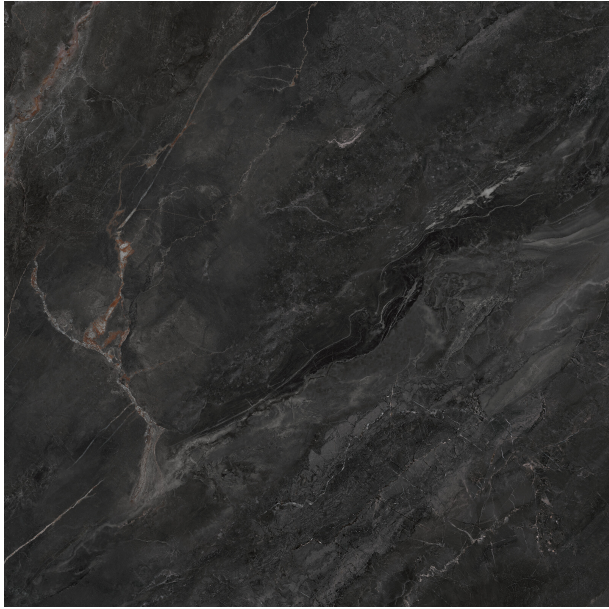

AZABIA

Kerafirrit

AZABIA

REF: MN.7470 KA

SURFACE	Glossy
SURFACE	Satin
LOOK	Marble
COLOR	Black
TILE SIZE (CM)	100x100
FULL GRAPHIC SIZE (CM)	300x200

kerafrit

CARAS: 300x200

kerafrit