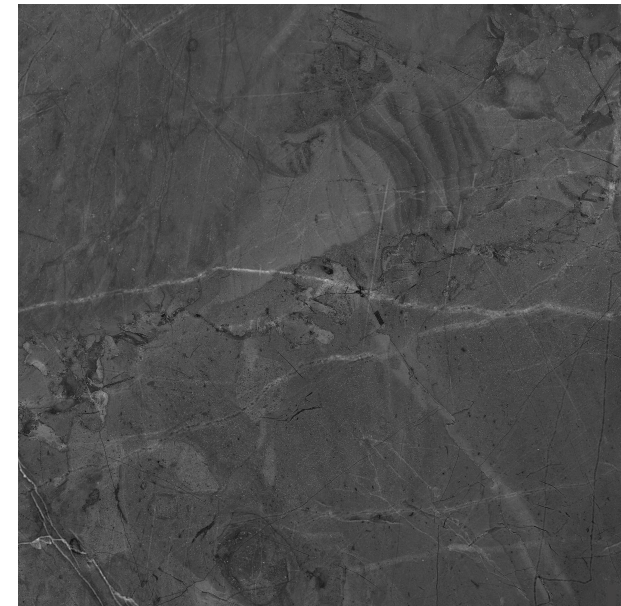

MAUDE

Kerafirrit

MAUDE

REF: MN.7471 KA

SURFACE	Glossy
SURFACE	Satin
LOOK	Marble
COLOR	Black
TILE SIZE (CM)	100x200
FULL GRAPHIC SIZE (CM)	400x300

kerafrit

CARAS: 400x300