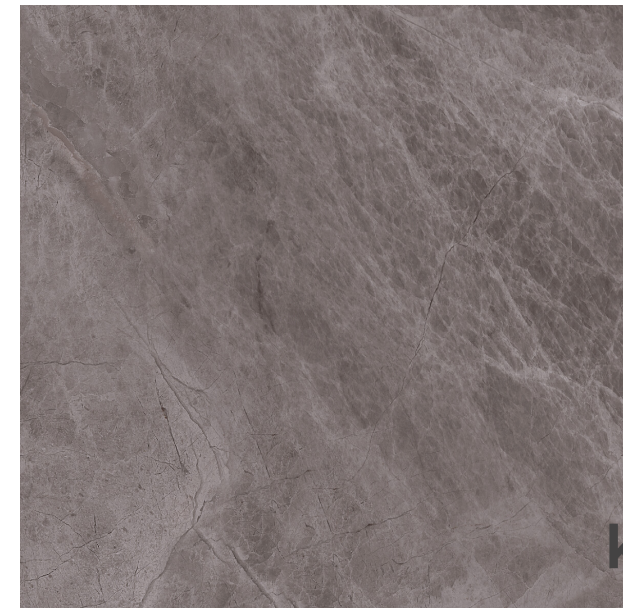

# BISSE

REF: MN.7473 KA

SURFACE Glossy

---

SURFACE Satin

---

LOOK Marble

---

COLOR Grey

---

COLOR Black

---

TILE SIZE (CM) 100x300

---

FULL GRAPHIC SIZE (CM) 400x300

---

**kerafrit**

CARAS: 400x300