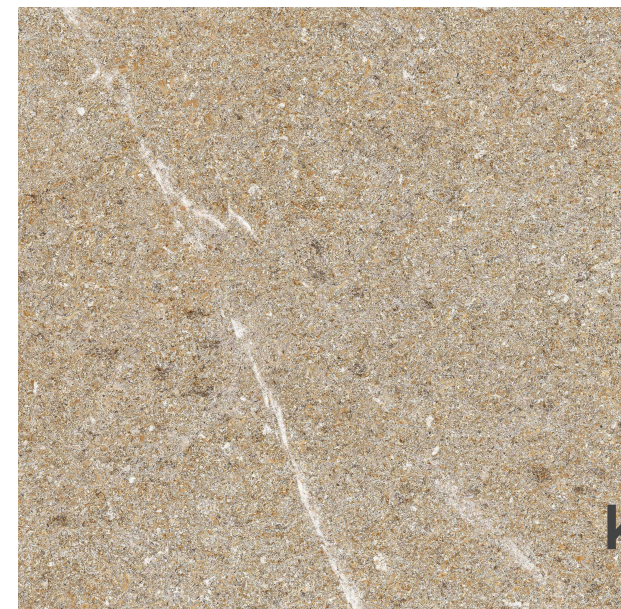

SURFACE **Matt**

SURFACE **Satin**

LOOK **Rustic**

LOOK **Stone**

COLOR **Beige**

COLOR **Brown**

TILE SIZE (CM) **75x150**

FULL GRAPHIC SIZE (CM) **75x150 (6 tiles)**