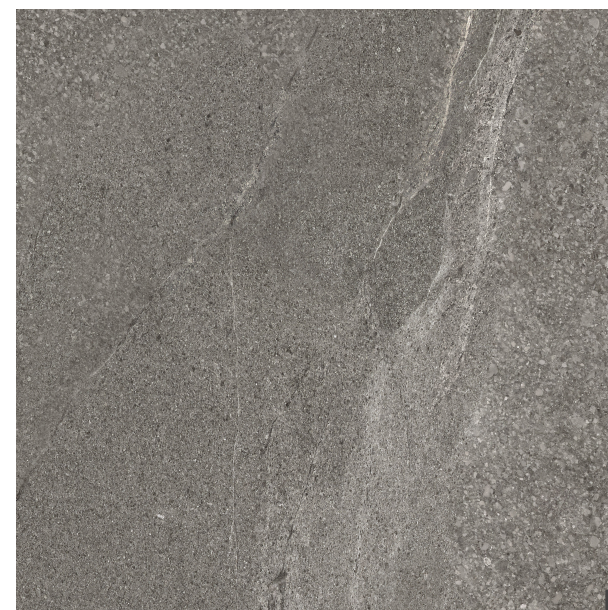

SAMPER

Kerajinan

SAMPER

REF: MN.7477 KA

SURFACE	Matt
LOOK	Rustic
LOOK	Stone
COLOR	Grey
TILE SIZE (CM)	90x140
FULL GRAPHIC SIZE (CM)	90x140 (3 tiles)

kerafrit

CARAS: 90x140 (3 tiles)