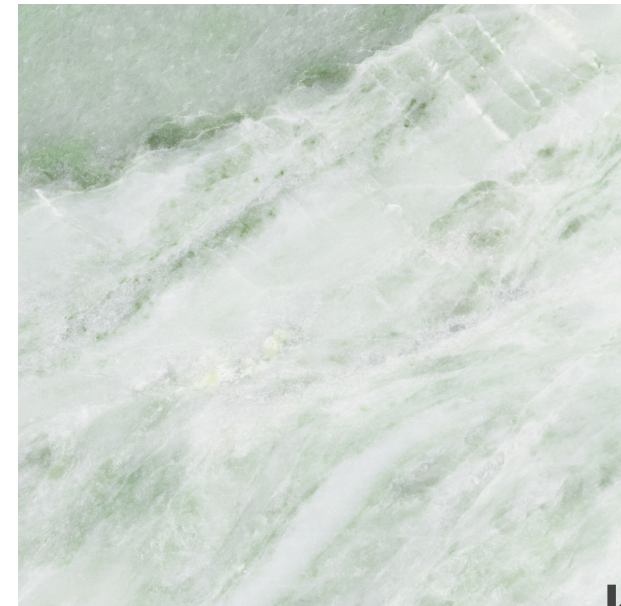

KIVA

REF: MN.7493 KA

SURFACE	Glossy
SURFACE	Satin
LOOK	Marble
COLOR	Green
TILE SIZE (CM)	70x170
FULL GRAPHIC SIZE (CM)	170x300

kerafrit