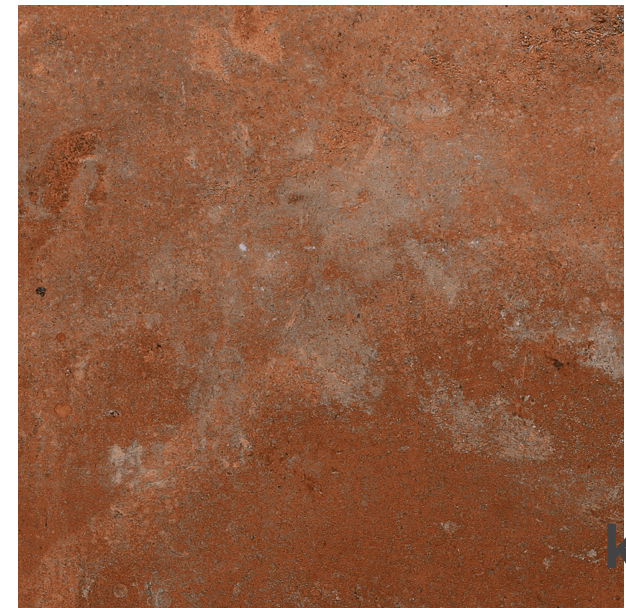

SIRA

REF: RT.7494 KA

SURFACE Matt

LOOK Rustic

LOOK Coto

LOOK Stone

COLOR Brown

TILE SIZE (CM) 60x120

FULL GRAPHIC SIZE (CM) 180x120

kerafrit

CARAS: 180x120