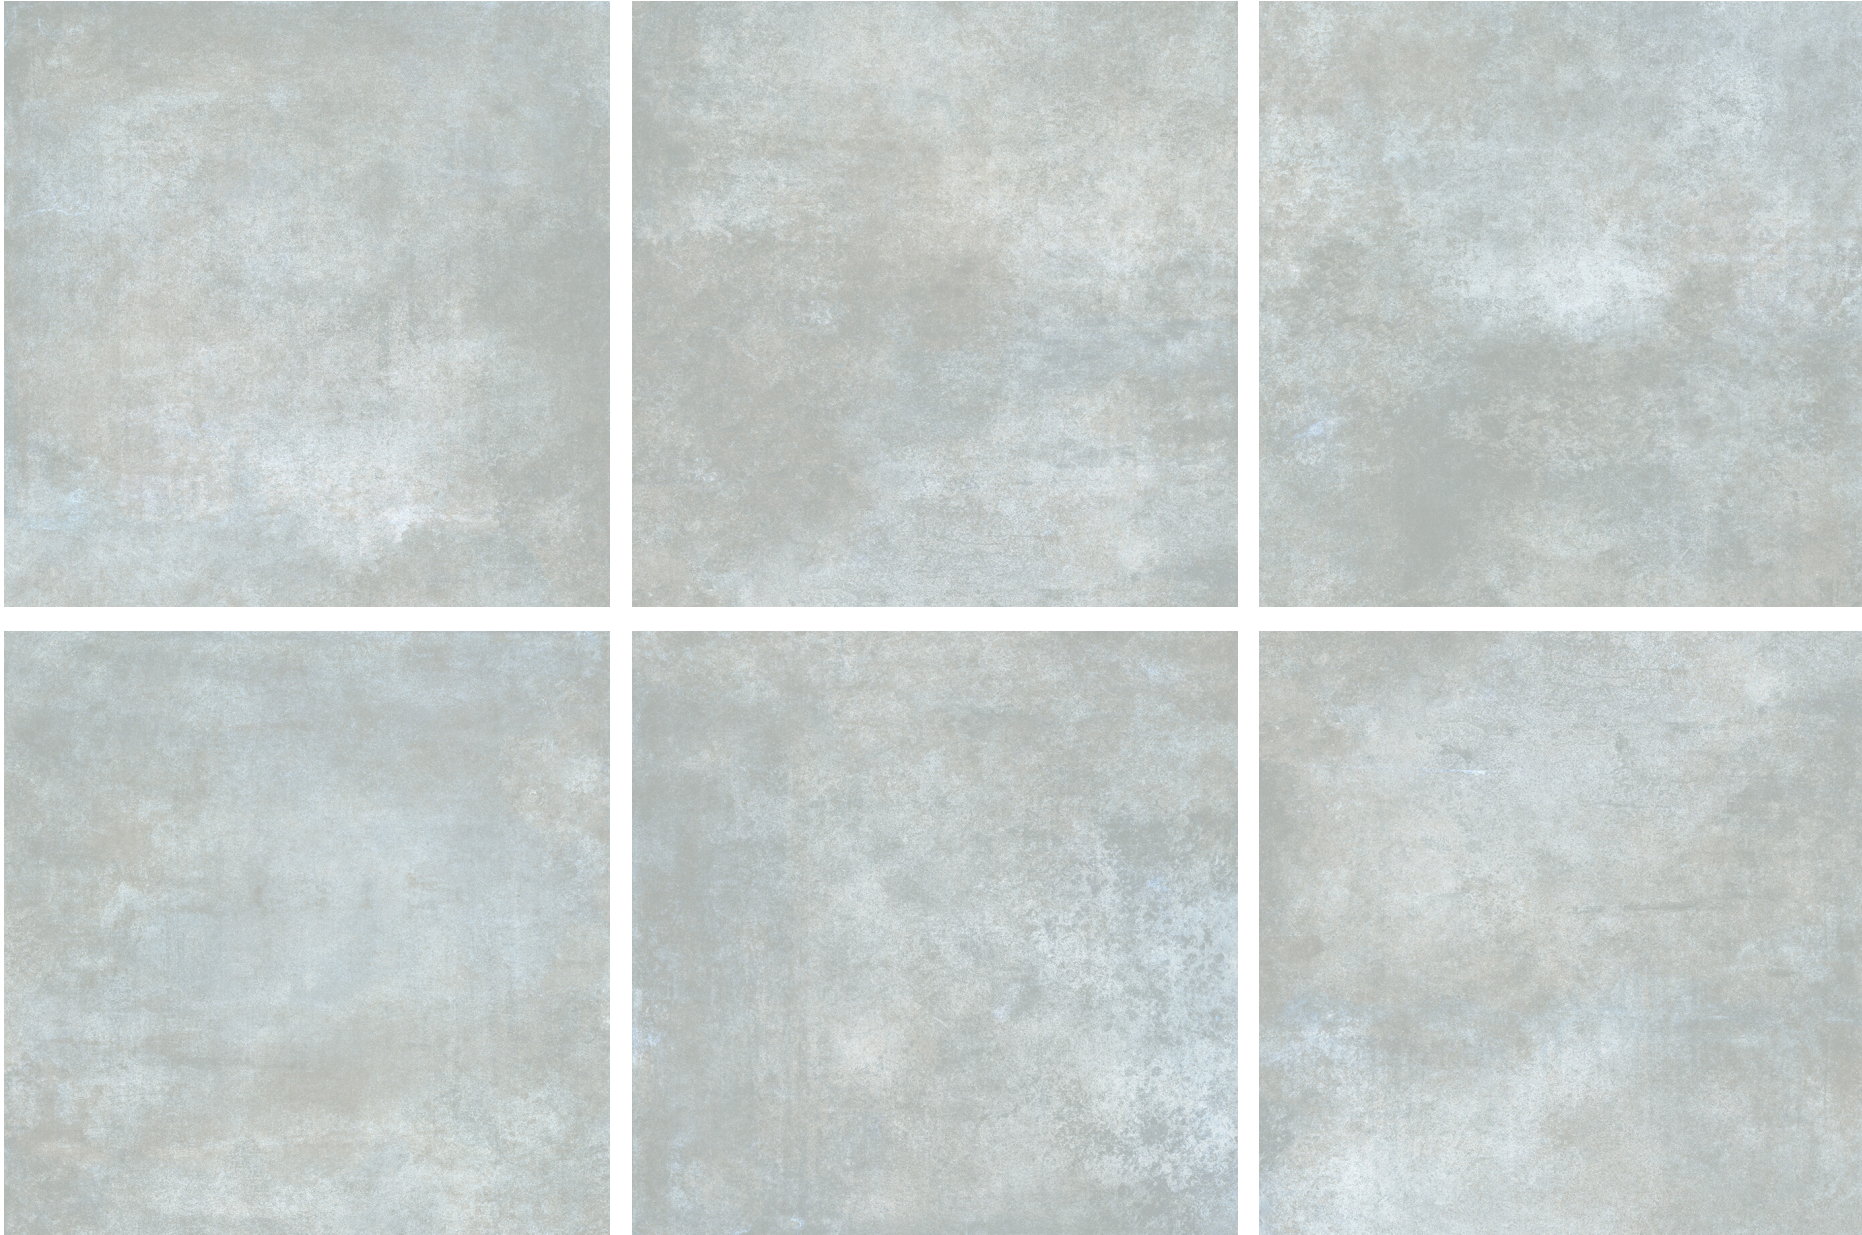

NOLEN

Kerajinan

NOLEN

REF: CR.7495 KA

SURFACE Matt

SURFACE Satin

LOOK Cement

COLOR Grey

COLOR Blue

TILE SIZE (CM) 75x75

FULL GRAPHIC SIZE (CM) 180x120

kerafrit

CARAS: 180x120

kerafrit