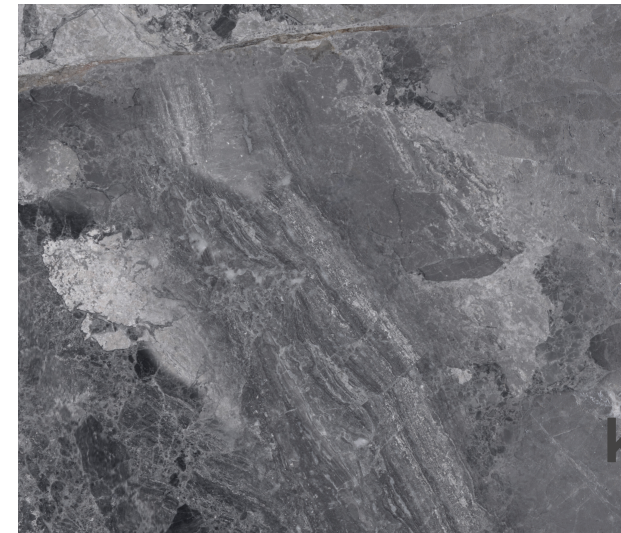

# ZAMA

REF: MN.7498 KA

SURFACE Glossy

SURFACE Satin

LOOK Marble

LOOK Stone

COLOR Black

COLOR Grey

COLOR Blue

TILE SIZE (CM) 100x200

FULL GRAPHIC SIZE (CM) 100x200 (4 tiles)

**kerafrit**

CARAS: 100x200 (4 tiles)