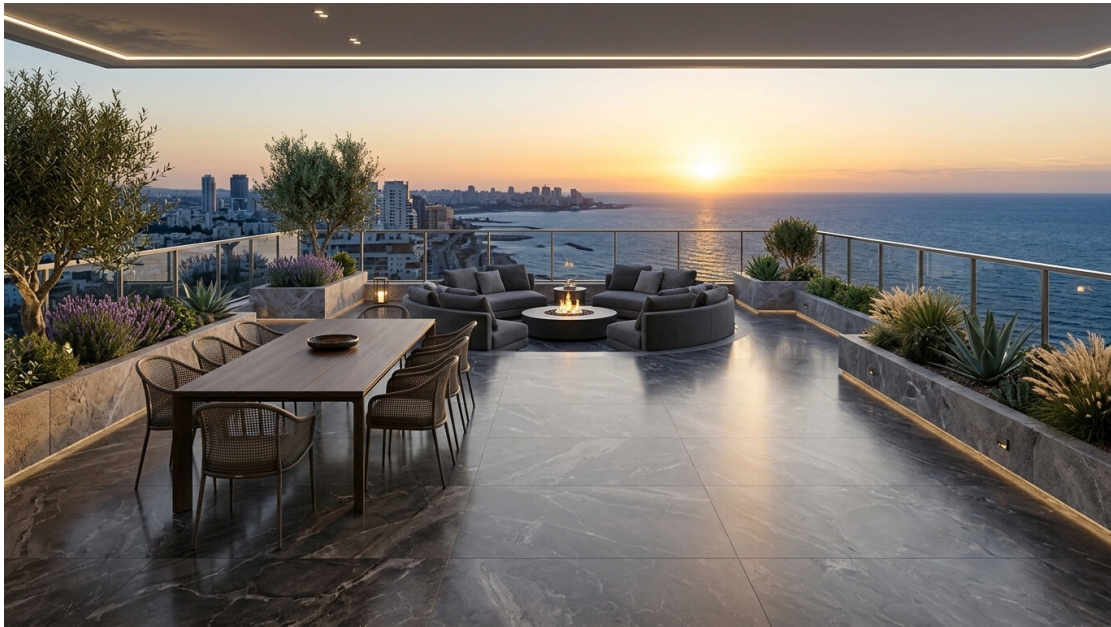

# ZAMA

REF: MN.7498 KA

SURFACE Glossy

SURFACE Satin

LOOK Marble

LOOK Stone

COLOR Black

COLOR Grey