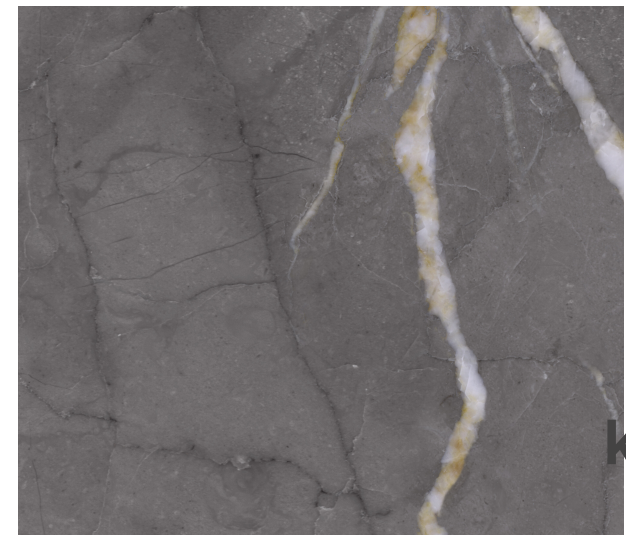

# VENTO

REF: MN.7499 KA

SURFACE **Matt**

---

SURFACE **Glossy**

---

SURFACE **Satin**

---

LOOK **Marble**

---

LOOK **Stone**

---

COLOR **Grey**

---

COLOR **Black**

---

TILE SIZE (CM) **100x200**

---

FULL GRAPHIC SIZE (CM) **400x300**

---

**kerafrit**

CARAS: 400x300