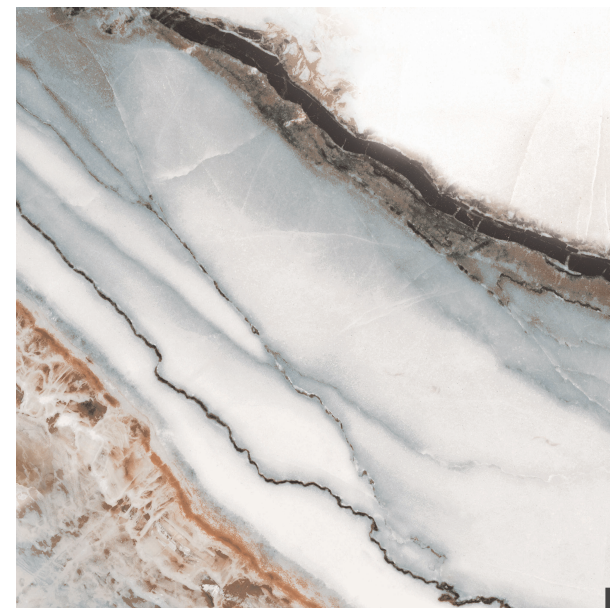

ORIA

REF: MN.7500 KA

SURFACE	Satin
SURFACE	Glossy
LOOK	Marble
COLOR	White
TILE SIZE (CM)	120x240
FULL GRAPHIC SIZE (CM)	240x360

kerafrit

CARAS: 240x360