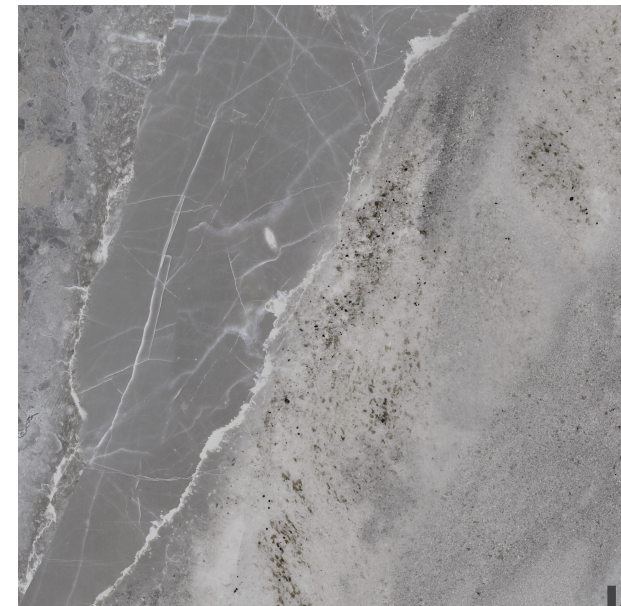

# KOVA

REF: MN.7502 KA

SURFACE	Satin
SURFACE	Glossy
LOOK	Marble
COLOR	Grey
TILE SIZE (CM)	135x300
FULL GRAPHIC SIZE (CM)	400x300

**kerafrit**

CARAS: 400x300