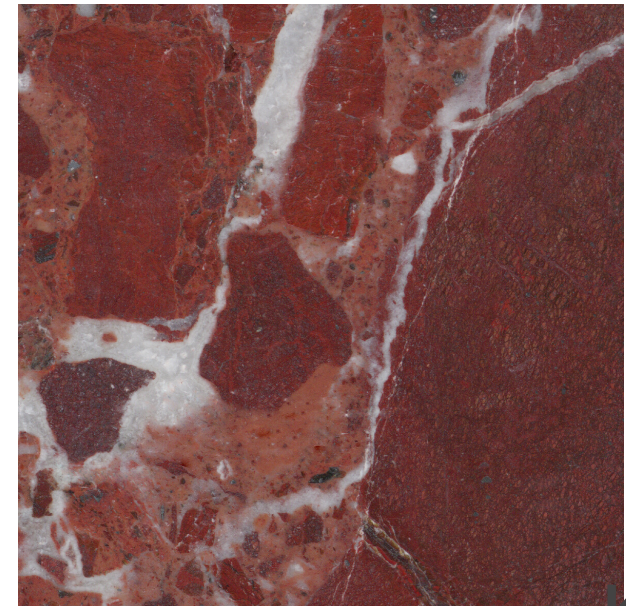

# MIKO

REF: MN.7503 KA

SURFACE	Glossy
SURFACE	Satin
LOOK	Marble
COLOR	Rojo
TILE SIZE (CM)	90x90
FULL GRAPHIC SIZE (CM)	240x200

**kerafrit**