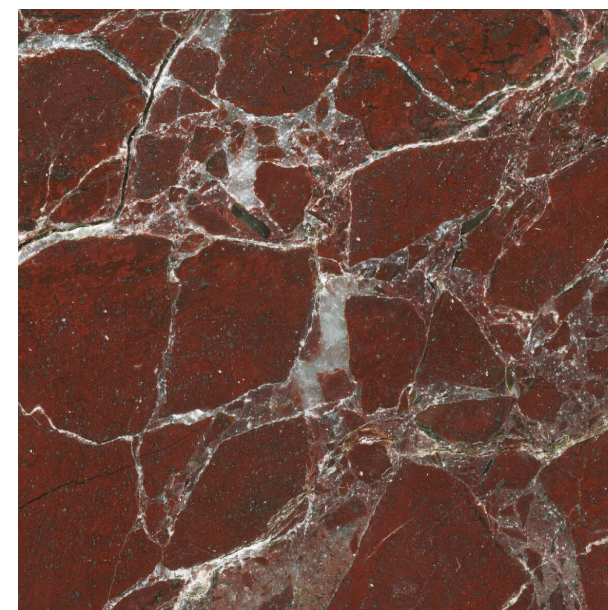

IBOR

Kerafirrit

IBOR

REF: MN.7504 KA

| | |
|------------------------|---------|
| SURFACE | Glossy |
| SURFACE | Satin |
| LOOK | Marble |
| COLOR | Rojo |
| TILE SIZE (CM) | 100x200 |
| FULL GRAPHIC SIZE (CM) | 400x200 |

kerafrit

CARAS: 400x200