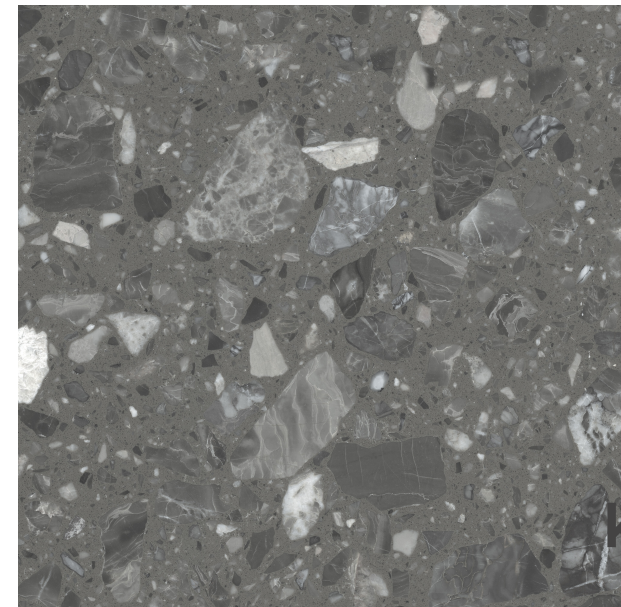

# EVARA

REF: GR.7513 KA

SURFACE Matt

---

SURFACE Glossy

---

SURFACE Satin

---

LOOK Marble

---

LOOK Granite

---

COLOR Grey

---

TILE SIZE (CM) 60x120

---

FULL GRAPHIC SIZE (CM) 240x120

---

**kerafrit**

CARAS: 240x120