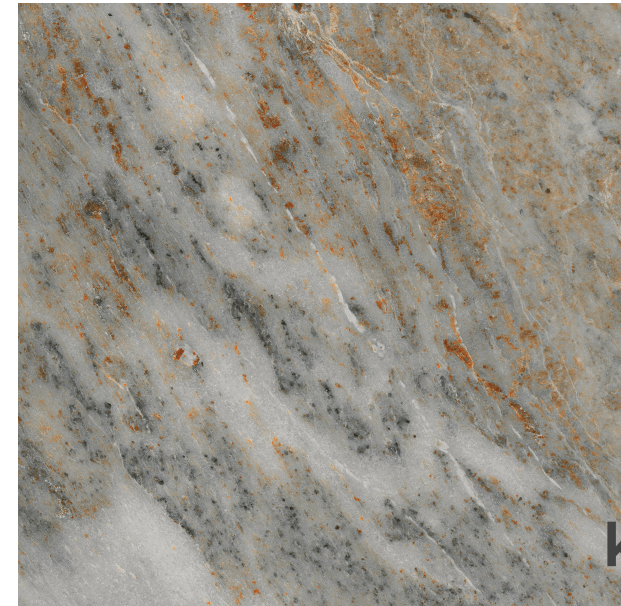

# BERNA

REF: MN.7511 KA

SURFACE Glossy

SURFACE Satin

LOOK Marble

COLOR Grey

COLOR Blue

TILE SIZE (CM) 120x270

FULL GRAPHIC SIZE (CM) 120x270 (3 tiles)

**kerafrit**

CARAS: 120x270 (3 tiles)