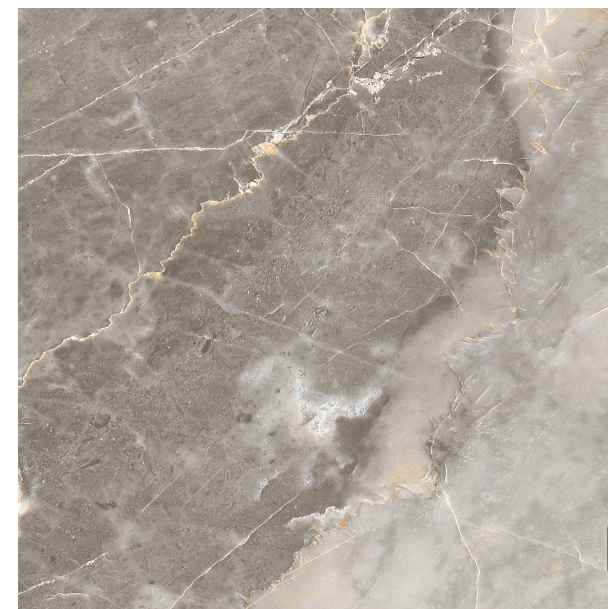

# COSME

REF: MN.7516 KA

SURFACE **Matt**

---

SURFACE **Satin**

---

LOOK **Marble**

---

LOOK **Stone**

---

COLOR **Grey**

---

TILE SIZE (CM) **100x250**

---

FULL GRAPHIC SIZE (CM) **250x335**

---

**kerafrit**

CARAS: 250x335