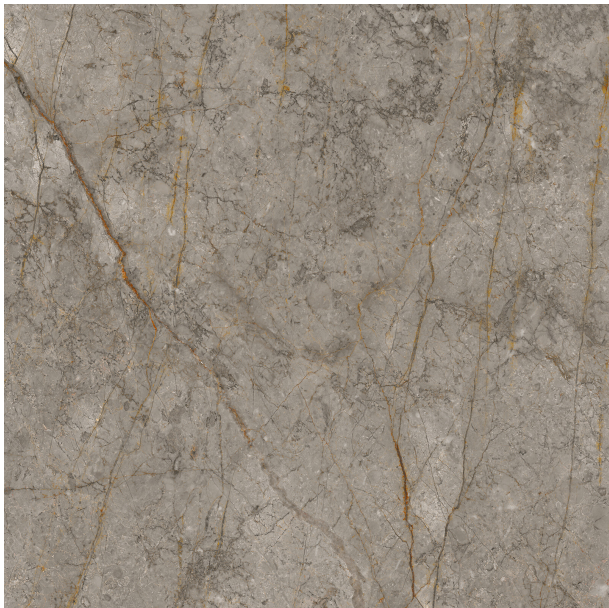

DELPHINE

Kerafirrit

DELPHINE

REF: MN.7517 KA

SURFACE Matt

SURFACE Satin

LOOK Stone

LOOK Marble

COLOR Grey

TILE SIZE (CM) 100x100

FULL GRAPHIC SIZE (CM) 400x300

kerafrit

CARAS: 400x300

kerafrit