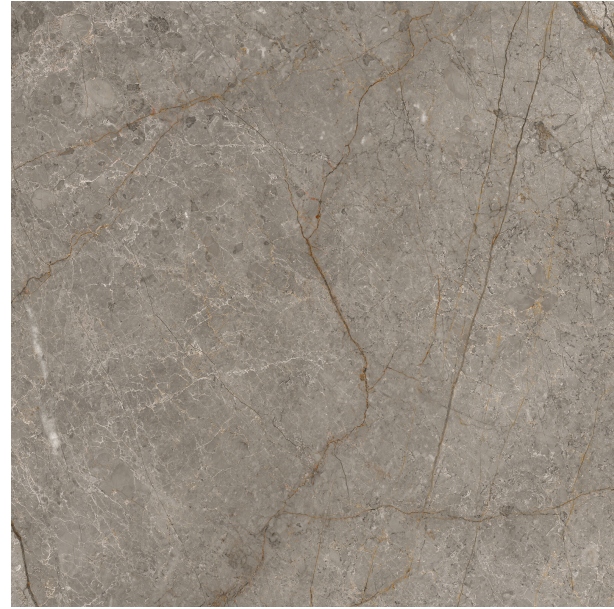

DELPHINE

Kerafirrit

DELPHINE

REF: MN.7517 KA

SURFACE Matt

SURFACE Satin

LOOK Stone

LOOK Marble

COLOR Grey

TILE SIZE (CM) 100x100

FULL GRAPHIC SIZE (CM) 400x300

kerafrit

CARAS: 400x300

kerafrit