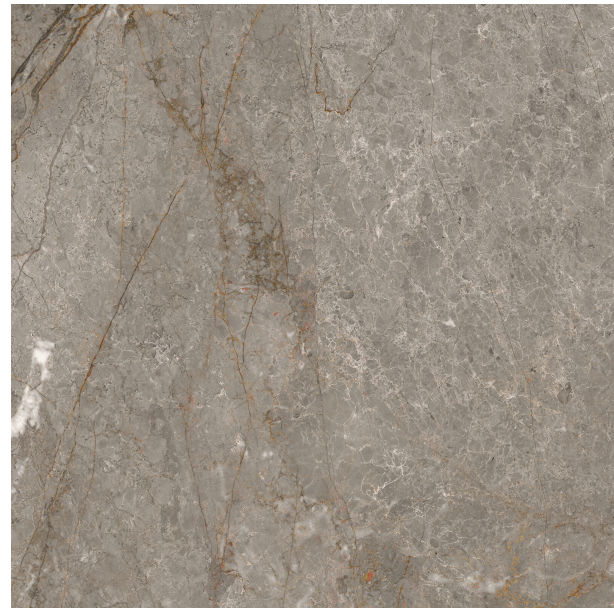

DELPHINE

Kerafirrit

DELPHINE

REF: MN.7517 KA

SURFACE Matt

SURFACE Satin

LOOK Stone

LOOK Marble

COLOR Grey

TILE SIZE (CM) 100x100

FULL GRAPHIC SIZE (CM) 400x300

kerafrit

CARAS: 400x300

kerafrit