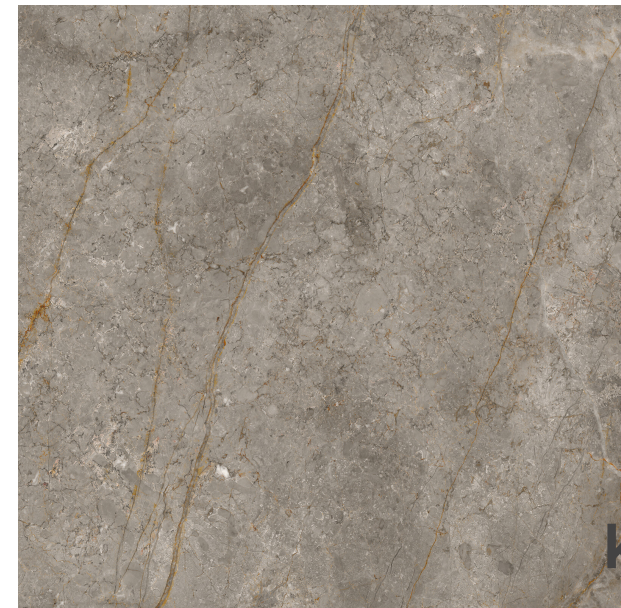

DELPHINE

Kerafirrit

DELPHINE

REF: MN.7517 KA

SURFACE Matt

SURFACE Satin

LOOK Stone

LOOK Marble

COLOR Grey

TILE SIZE (CM) 100x100

FULL GRAPHIC SIZE (CM) 400x300

kerafrit

CARAS: 400x300

kerafrit