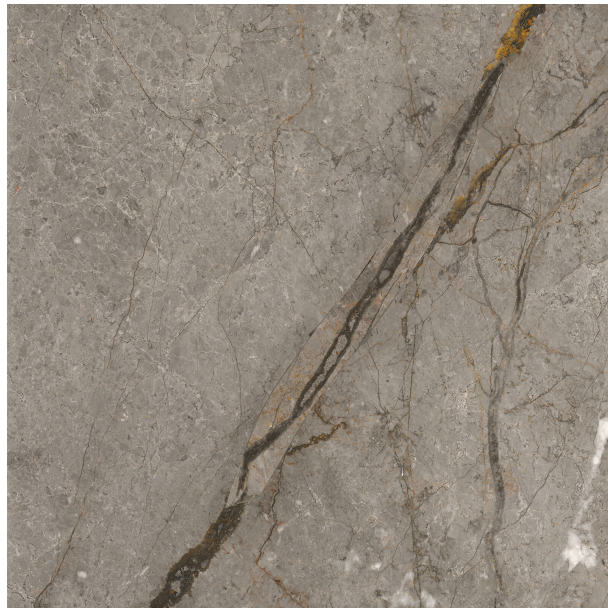

DELPHINE

Kerafirrit

DELPHINE

REF: MN.7517 KA

SURFACE Matt

SURFACE Satin

LOOK Stone

LOOK Marble

COLOR Grey

TILE SIZE (CM) 100x100

FULL GRAPHIC SIZE (CM) 400x300

kerafrit

CARAS: 400x300

kerafrit